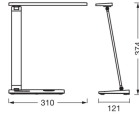

[View Product](#)

General Information

SKU	262491
EAN	4058075842960
Brand	Ledvance
Manufacturer Name	OFFICE LINE DESK BANKER 7WCCT D WT LEDV
Any Lamp all-in warranty	5 Years
Average Lifetime (h)	25000

Technical Information

Technology	LED Integrated
Voltage (V)	220-240
Wattage	7W
Dimmable	Dimmable with Touch
Amount of bulbs required	1
Colour Code	830 Warm White, 840 Cool White, 865 Daylight
Colour temperature (Kelvin)	3000 Warm White, 4000 Cool White, 6500 Daylight
Colour Rendering (Ra)	80-89
Colour of Light	White
Light colour options	CCT
Luminous Efficacy (lm/W)	75
Power factor	>0.70