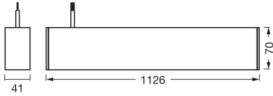

Specifications Ledvance LED Office Line Cuboid Ceiling White 42W 5000lm - 840 Cool White | 3-Step Dimmable

[View Product](#)

General Information

SKU	252284
EAN	4058075842328
Manufacturer Code	4058075842328
Brand	Ledvance
Manufacturer Name	Office line cuboid suspended 42W 840 DIM White
Any Lamp all-in warranty	3 Years
Average Lifetime (h)	100000

Technical Information

Technology	LED Integrated
Voltage (V)	220-240
Wattage	42W
Replaces (Watt)	2x36
Dimmable	3-Step Dimmable
Including bulb	Yes
Colour Code	840 Cool White
Colour temperature (Kelvin)	4000 Cool White
Colour Rendering (Ra)	80-89
Colour of Light	White
Light colour options	Single Color