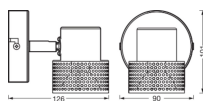

Specifications Ledvance LED Decor Spot Cork Steel White
3W 230lm - 827 Extra Warm White | Dimmable

[View Product](#)