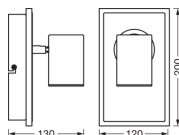

[View Product](#)

General Information

SKU	261274
EAN	4058075828384
Brand	Ledvance
Manufacturer Name	DECOR SPOT MARS WHITE 1 Spot
Any Lamp all-in warranty	5 Years
Average Lifetime (h)	30000

Technical Information

Technology	LED Integrated
Voltage (V)	220-240
Wattage	16W
Dimmable	Not Dimmable
Colour Code	830 Warm White
Colour temperature (Kelvin)	3000 Warm White
Colour Rendering (Ra)	80-89
Colour of Light	White
Light colour options	Single Color
Beam Angle (degree)	36
Luminous Flux (Lumen)	875lm
Luminous Efficacy (lm/W)	53