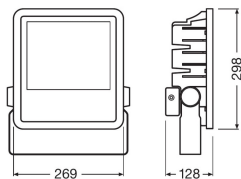

Specifications Ledvance LED Floodlight 150W 6500K 15000lm IP65 Black | Symmetrical - Replaces 400W

[View Product](#)

General Information

SKU	224765
EAN	4058075811027
Manufacturer Code	4058075811027
Brand	Ledvance
Manufacturer Name	FLOODLIGHTLED 150W/6500K BLACK IP65
Any Lamp all-in warranty	3 Years
Average Lifetime (h)	50000

Technical Information

Technology	LED Integrated
Wattage	150W
Replaces (Watt)	150
Voltage (V)	220-240
Dimmable	Not Dimmable
Colour Code	865 Daylight
Colour temperature (Kelvin)	6500 Daylight
Colour Rendering (Ra)	80-89
Colour of Light	White
Light colour options	Single Color
Luminous Flux (Lumen)	15000lm