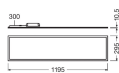

[View Product](#)

General Information

SKU	224756
EAN	4058075807327
Manufacturer Code	4058075807327
Brand	Ledvance
Manufacturer Name	PANEL LED 1200 40W/3000K 230V
Any Lamp all-in warranty	5 Years
Average Lifetime (h)	50000
Series	Panel Led

Technical Information

Technology	LED Integrated
Replaces (Watt)	2x36
Wattage	40W
Voltage (V)	220-240
Dimmable	Not Dimmable
Colour Code	830 Warm White
Colour temperature (Kelvin)	3000 Warm White
Colour Rendering (Ra)	80-89
Colour of Light	White
Light colour options	Single Color