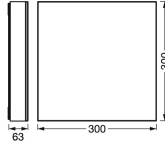

[View Product](#)

General Information

SKU	261312
EAN	4058075759527
Brand	Ledvance
Manufacturer Name	SMART+ Planon Frameless Sparkle 300x300mm TW
Any Lamp all-in warranty	3 Years
Average Lifetime (h)	30000

Technical Information

Technology	LED Integrated
Voltage (V)	220-240
Wattage	21W
Dimmable	Dimmable
Colour Code	830 Warm White, 865 Daylight
Colour temperature (Kelvin)	3000 Warm White, 6500 Daylight
Colour Rendering (Ra)	80-89
Colour of Light	White
Light colour options	Tunable White
Luminous Flux (Lumen)	850lm
Luminous Efficacy (lm/W)	40
Power factor	>0.70