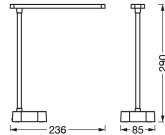

[View Product](#)

General Information

SKU	261112
EAN	4058075747869
Manufacturer Code	4058075747869
Brand	Ledvance
Manufacturer Name	PANAN FOLD DIM 400K
Any Lamp all-in warranty	3 Years
Average Lifetime (h)	15000

Technical Information

Technology	LED Integrated
Voltage (V)	5
Wattage	5W
Dimmable	Dimmable with Touch
Colour Code	940 Cool White
Colour temperature (Kelvin)	4000 Cool White
Colour Rendering (Ra)	90-99
Colour of Light	White
Light colour options	Single Color
Luminous Flux (Lumen)	80lm
Luminous Efficacy (lm/W)	15