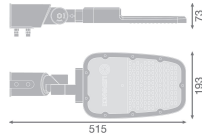

Specifications Ledvance LED Floodlight
Area Medium Grey 65W 8775lm 160x58D
- 840 Cool White | IP66 - Symmetrical

[View Product](#)

General Information

SKU	245553
EAN	4058075725218
Manufacturer Code	4058075725218
Brand	Ledvance
Manufacturer Name	SL AREA MD V 65W 740 RV 20ST GY
Any Lamp all-in warranty	5 Years
Average Lifetime (h)	70000

Technical Information

Technology	LED Integrated
Wattage	65W
Voltage (V)	220-240
Dimmable	Not Dimmable
Colour Code	740 Cool White
Colour temperature (Kelvin)	4000 Cool White
Colour Rendering (Ra)	70-79
Colour of Light	White
Light colour options	Single Color
Luminous Flux (Lumen)	8775lm
Luminous Efficacy (lm/W)	135

Beam Angle (degree)	160x58
Power factor	>0.90
Product Type Category	LED Streetlight

Fixture Information

Mounting Method	Side entry
Light Distribution	Symmetrical
IP-rating	IP66
Impact Protection (IK)	IK08 - 5 joules
Operating Temperature	-30 to +50
Colour of the Fixture	Grey
Housing	Aluminium
Colour of material	Grey
Series	RV20ST

Dimensions

Length (mm)	513
Width (mm)	73
Height (mm)	193

Sensor Information

Type of sensor No Sensor

Why Any-lamp?

 Order from the **largest lighting specialist** in Europe  **Customised** quotation

 Up to **7 years warranty**  **Easy** return process