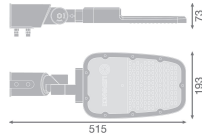

Specifications Ledvance LED Floodlight Area Medium Grey 65W 8450lm 160x58D - 830 Warm White | IP66 - Symmetrical

[View Product](#)

General Information

SKU	245552
EAN	4058075725195
Manufacturer Code	4058075725195
Brand	Ledvance
Manufacturer Name	SL AREA MD V 65W 730 RV 20ST GY
Any Lamp all-in warranty	5 Years
Average Lifetime (h)	70000

Technical Information

Technology	LED Integrated
Wattage	65W
Voltage (V)	220-240
Dimmable	Not Dimmable
Colour Code	730 Warm White
Colour temperature (Kelvin)	3000 Warm White
Colour Rendering (Ra)	70-79
Colour of Light	White
Light colour options	Single Color
Luminous Flux (Lumen)	8450lm
Beam Angle (degree)	160x58

Power factor	>0.90
Product Type Category	LED Streetlight

Fixture Information

Mounting Method	Side entry
Light Distribution	Symmetrical
IP-rating	IP66
Impact Protection (IK)	IK08 - 5 joules
Operating Temperature	-30 to +50
Colour of the Fixture	Grey
Housing	Aluminium
Colour of material	Grey
Series	RV20ST

Dimensions

Length (mm)	513
Width (mm)	73
Height (mm)	193

Sensor Information

Type of sensor	No Sensor
----------------	-----------

Why Any-lamp?

 Order from the **largest lighting specialist** in Europe  **Customised** quotation