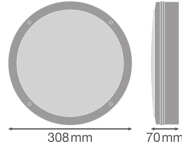

Specifications Ledvance Surface Bulkhead 300 White 15W 1400lm - 830 Warm White | Emergency 3H - IP65

[View Product](#)

## Technical Information

Technology	LED Integrated
Wattage	15W
Voltage (V)	220-240
Dimmable	Not Dimmable
Colour Code	830 Warm White
Colour temperature (Kelvin)	3000 Warm White
Colour Rendering (Ra)	80-89
Colour of Light	White
Light colour options	Single Color
Luminous Flux (Lumen)	1400lm
Luminous Efficacy (lm/W)	93

## Fixture Information

Type of Fixture	Professional
Mounting Method	Surface
Fixture Connection	PI [Push-in connector]
IP-rating	IP65
Impact Protection (IK)	IK10 - 20 joules
Operating Temperature	-20 to +40
Colour of the Fixture	White
Housing	PC (Polycarbonate)
Colour of material	White
Emergency Lighting	3H Emergency Light
Series	SURFACE BULKHEAD 300

## Dimensions

Length (mm)	300
Width (mm)	300