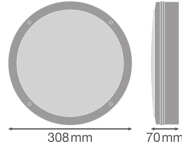

Specifications Ledvance Surface Bulkhead 300 Black 15W 1400lm - 830 Warm White | with Sensor - IP65

[View Product](#)

General Information

SKU	243716
EAN	4058075647589
Manufacturer Code	4058075647589
Brand	Ledvance
Manufacturer Name	SF BLKH S 300 P 15W 830 BK IP65 LEDV
Any Lamp all-in warranty	5 Years
Average Lifetime (h)	50000

Technical Information

Technology	LED Integrated
Wattage	15W
Voltage (V)	220-240
Dimmable	Not Dimmable
Colour Code	830 Warm White
Colour temperature (Kelvin)	3000 Warm White
Colour Rendering (Ra)	80-89
Colour of Light	White
Light colour options	Single Color
Luminous Flux (Lumen)	1400lm
Luminous Efficacy (lm/W)	93

Optical Cover	PC (Polycarbonate)
Power factor	>0.70
Product Type Category	LED Bulkhead

Fixture Information

Type of Fixture	Professional
Mounting Method	Surface
Fixture Connection	PI [Push-in connector]
IP-rating	IP65
Impact Protection (IK)	IK10 - 20 joules
Operating Temperature	+5 to +40
Colour of the Fixture	Black
Housing	PC (Polycarbonate)
Colour of material	Black
Emergency Lighting	No Emergency Unit
Series	SURFACE BULKHEAD 300

Dimensions

Length (mm)	300
Width (mm)	300

Sensor Information

Type of sensor

Why Any-lamp?

Light Sensor, Motion Sensor

Order from the **largest lighting specialist** in Europe

Customised quotation