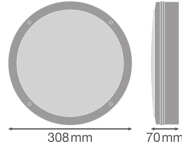

Specifications Ledvance Surface Bulkhead 300 White 15W 1400lm - 830 Warm White | with Sensor - IP65

[View Product](#)

General Information

SKU	243718
EAN	4058075647541
Manufacturer Code	4058075647541
Brand	Ledvance
Manufacturer Name	SF BLKH S 300 P 15W 830 WT IP65 LEDV
Any Lamp all-in warranty	5 Years
Average Lifetime (h)	50000

Technical Information

Technology	LED Integrated
Wattage	15W
Voltage (V)	220-240
Dimmable	Not Dimmable
Colour Code	830 Warm White
Colour temperature (Kelvin)	3000 Warm White
Colour Rendering (Ra)	80-89
Colour of Light	White
Light colour options	Single Color
Luminous Flux (Lumen)	1400lm
Luminous Efficacy (lm/W)	93

Optical Cover	PC (Polycarbonate)
---------------	--------------------

Power factor	>0.70
--------------	-------

Product Type Category	LED Bulkhead
-----------------------	--------------

Fixture Information