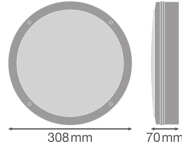

Specifications Ledvance Surface Bulkhead 300 White 15W 1400lm - 840 Cool White | IP65

[View Product](#)

## Technical Information

Technology	LED Integrated
Wattage	15W
Voltage (V)	220-240
Dimmable	Not Dimmable
Colour Code	840 Cool White
Colour temperature (Kelvin)	4000 Cool White
Colour Rendering (Ra)	80-89
Colour of Light	White
Light colour options	Single Color
Luminous Flux (Lumen)	1400lm
Luminous Efficacy (lm/W)	93

## Dimensions

Length (mm)	300
-------------	-----

Width (mm)	300
------------	-----