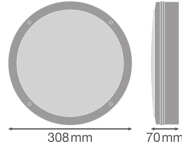

Specifications Ledvance Surface Bulkhead 300 Black 15W 1400lm - 830 Warm White | IP65

[View Product](#)

## Technical Information

Technology	LED Integrated
Wattage	15W
Voltage (V)	220-240
Dimmable	Not Dimmable
Colour Code	830 Warm White
Colour temperature (Kelvin)	3000 Warm White
Colour Rendering (Ra)	80-89
Colour of Light	White
Light colour options	Single Color
Luminous Flux (Lumen)	1400lm
Luminous Efficacy (lm/W)	93

## Dimensions

Length (mm)	300
-------------	-----

Width (mm)	300
------------	-----