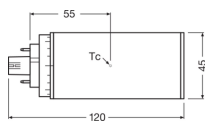

[View Product](#)

General Information

SKU	240820
EAN	4058075559349
Manufacturer Code	4058075559349
Brand	Osram
Manufacturer Name	DULUXTE18LED 7W/830 230VHFGX24Q10X1
Full box quantity	10
Any Lamp all-in warranty	3 Years
Energy efficiency class	F
Average Lifetime (h)	30000

Technical Information

Technology	LED
Replaces (Watt)	18
Wattage	7W
Dimmable	Not Dimmable
Cap / Base	GX24q-2 (4-pins)
Number of pins	4
Colour Code	830 Warm White
Colour temperature (Kelvin)	3000 Warm White
Colour Rendering (Ra)	80-89
Colour of Light	White