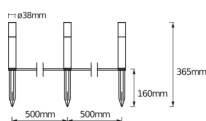

Specifications Ledvance Smart+ WiFi LED Garden Pole 3 Dot Extention 3.1W 108lm | RGBW

[View Product](#)

General Information

SKU	243961
EAN	4058075478251
Manufacturer Code	4058075478251
Brand	Ledvance
Manufacturer Name	SMART WIFI GARDEN POLE RGBW 3PEXT LEDV

Luminous Efficacy (lm/W)	35
Power factor	>0.50
Tiltable	No
Mounting Method	In-Ground
Product Type Category	LED Decorative Lighting

Fixture Information

IP-rating	IP65
Series	Smart+

Dimensions

Length (mm)	38
Width (mm)	38