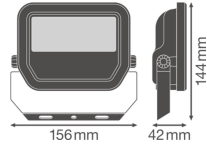

[View Product](#)

General Information

SKU	239591
EAN	4058075420960
Manufacturer Code	4058075420960
Brand	Ledvance
Manufacturer Name	FL PFM 20W/3000K SYM 100 BK
Any Lamp all-in warranty	5 Years
Average Lifetime (h)	70000

Technical Information

Technology	LED Integrated
Wattage	20W
Replaces (Watt)	40
Voltage (V)	220-240
Dimmable	Not Dimmable
Colour Code	830 Warm White
Colour temperature (Kelvin)	3000 Warm White
Colour Rendering (Ra)	80-89
Colour of Light	White
Light colour options	Single Color
Luminous Flux (Lumen)	2200lm