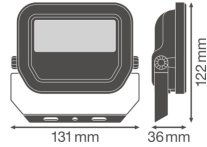

Specifications Ledvance LED Floodlight
 GEN 3 Black 10W 1200lm 100D - 840
 Cool White | IP65 - Symmetrical

[View Product](#)

General Information

SKU	239587
EAN	4058075420885
Manufacturer Code	4058075420885
Brand	Ledvance
Manufacturer Name	FL PFM 10W/4000K SYM 100 BK
Any Lamp all-in warranty	5 Years
Average Lifetime (h)	70000

Technical Information

Technology	LED Integrated
Wattage	10W
Replaces (Watt)	20
Voltage (V)	220-240
Dimmable	Not Dimmable
Colour Code	840 Cool White
Colour temperature (Kelvin)	4000 Cool White
Colour Rendering (Ra)	80-89
Colour of Light	White
Light colour options	Single Color
Luminous Flux (Lumen)	1200lm

Luminous Efficacy (lm/W)	120
Beam Angle (degree)	100
Power factor	>0.90
Product Type Category	LED Floodlight

Fixture Information

Mounting Method	Surface
Fixture Connection	Cable, 3-pole
Optical Cover	Glass
Light Distribution	Symmetrical
IP-rating	IP65
Impact Protection (IK)	IK07 - 2 joules
Operating Temperature	-30 to +50
Colour of the Fixture	Black
Housing	Aluminium
Colour of material	Black
Series	Performance

Dimensions

Length (mm)	122
Width (mm)	131
Height (mm)	36

Why Any-lamp?

Sensor Information

 Order from the **largest lighting specialist** in Europe  **Customised** quotation
Type of sensor **No Sensor**

 **Up to 7 years warranty**  **Easy return process**