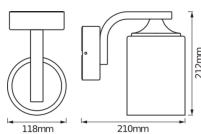

Specifications Ledvance Endura Classic Cylinder Lantern White | E27

[View Product](#)

General Information

SKU	237941
EAN	4058075392649
Manufacturer Code	4058075392649
Brand	Ledvance
Manufacturer Name	ENDURA CLASSIC LANTERN CYL E27 WT
Any Lamp all-in warranty	5 Years

Technical Information

Technology	Fixture with Socket
Voltage (V)	220-240
Wattage	60W
Dimmable	Not Dimmable
Power factor	>0.50
Tiltable	No
Mounting Method	Wall mounted
Optical Cover	Glass
Product Type Category	Decorative Lighting with Socket

Fixture Information

Fixture Connection	Screw [Screw connector]