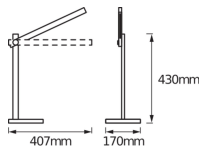

Specifications Ledvance LED Desklight
Panan Black 7W 310lm - 830-843-860
CCT | 43cm

[View Product](#)

General Information

SKU	243918
EAN	4058075321281
Manufacturer Code	4058075321281
Brand	Ledvance
Manufacturer Name	PANAN ALU CCT BK LEDV
Average Lifetime (h)	25000

Mounting Method Table lamp

Product Type Category LED Decorative Lighting

Fixture Information

Series PANAN

Dimensions

Length (mm) 407

Width (mm) 170

Height (mm) 430