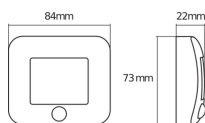

Specifications Ledvance LED Nightlight Nightlux Hall Silver 0.25W - 840 Cool White | Motion and Light Sensor

[View Product](#)

General Information

SKU	236731
EAN	4058075260672
Manufacturer Code	4058075260672
Brand	Ledvance
Manufacturer Name	NIGHTLUX HALL SI BLI1

Technical Information

Technology	LED Integrated
Wattage	0.25W
Dimmable	Not Dimmable
Including bulb	Yes
Colour Code	840 Cool White
Colour temperature (Kelvin)	4000 Cool White
Colour Rendering (Ra)	80-89
Colour of Light	White
Light colour options	Single Color
Luminous Flux (Lumen)	14lm
Luminous Efficacy (lm/W)	56
Tiltable	No
Mounting Method	Wall mounted
Emergency Lighting	No Emergency Unit