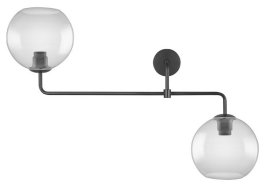

## Specifications Ledvance Spot double Vintage 1906 Globe Glass Smoke | E27

[View Product](#)

### General Information

SKU	235520
EAN	4058075216822
Manufacturer Code	4058075216822
Brand	Ledvance
Manufacturer Name	1906 GLOBE DOUBLE 800X270X500 G SM
Any Lamp all-in warranty	5 Years

### Technical Information

Cap / Base	E27 (Edison screw)
Technology	Fixture with Socket
Voltage (V)	220-240
Dimmable	Not Dimmable
Suitable for	E27
Including bulb	No
Amount of bulbs required	2
Maximum Wattage Rating	40
Tiltable	No
Mounting Method	Ceiling
Product Type Category	Decorative Lighting with Socket

## Dimensions

---

Width (mm) 800

Height (mm) 516

Diameter (mm) 200