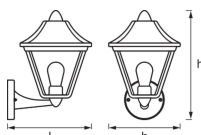

Specifications Ledvance Wall Light Endura Classic Tradition patina E27 |

[View Product](#)