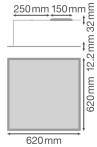

Specifications Ledvance LED Panel
Performance Opale 36W 4320lm - 830
Warm White | 62.5x62.5cm - IP54

[View Product](#)

General Information

SKU	234235
EAN	4058075149526
Manufacturer Code	4058075149526
Brand	Ledvance
Manufacturer Name	PANEL 625 36W/3000K OP IP54
Average Lifetime (h)	60000
Series	PANEL 625 IP54

Technical Information

Technology	LED Integrated
Replaces (Watt)	4x18
Wattage	36W
Voltage (V)	220-240
Dimmable	Not Dimmable
Colour Code	830 Warm White
Colour temperature (Kelvin)	3000 Warm White
Colour Rendering (Ra)	80-89
Colour of Light	White
Light colour options	Single Color
Including bulb	Yes

Luminous Flux (Lumen)	4320lm
Luminous Efficacy (lm/W)	120
IP-rating	IP54
Impact Protection (IK)	IK03 - 0.35 joule
Fixture Connection	Screw terminal
Power factor	>0.90
Product Type Category	LED Panel

Fixture Information

Dimensions

LED panel size	62.5x62.5cm
Length (mm)	620
Width (mm)	620
Height (mm)	50

Sensor Information  Order from the **largest lighting specialist** in Europe  **Customised** quotation

Type of sensor

Up to **7 years warranty**