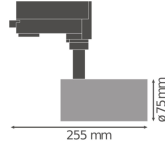

Specifications Ledvance LED Track Spot D75 Grey 25W 1900lm 24D - 930 Warm White | Best Colour Rendering

[View Product](#)

## Technical Information

Technology	LED Integrated
Wattage	25W
Voltage (V)	220-240
Dimmable	Not Dimmable
Colour Code	940 Cool White
Colour temperature (Kelvin)	4000 Cool White
Colour Rendering (Ra)	90-99
Colour of Light	White
Light colour options	Single Color
Luminous Flux (Lumen)	1900lm
Luminous Efficacy (lm/W)	76
Beam Angle (degree)	24

## Dimensions

Length (mm) 75

Width (mm) 75

Diameter (mm) 75