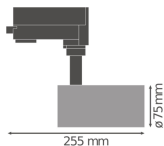

Specifications Ledvance LED Track Spot D75 Grey 25W 1750lm 24D - 930 Warm White | Best Colour Rendering

[View Product](#)

General Information

SKU	234280
EAN	4058075113688
Manufacturer Code	4058075113688
Brand	Ledvance
Manufacturer Name	TRACK SP D75 25W/3000K 90RA NFL GY
Any Lamp all-in warranty	3 Years

Technical Information

Technology	LED Integrated
Wattage	25W
Voltage (V)	220-240
Dimmable	Not Dimmable
Colour Code	930 Warm White
Colour temperature (Kelvin)	3000 Warm White
Colour Rendering (Ra)	90-99
Colour of Light	White
Light colour options	Single Color
Luminous Flux (Lumen)	1750lm
Luminous Efficacy (lm/W)	70
Beam Angle (degree)	24

Power factor >0.90

Product Type Category LED Trackspot

Fixture Information

Including bulb Yes

Fixture Connection 3-Phase rail

IP-rating IP20

Impact Protection (IK) IK03 - 0.35 joule

Colour of the Fixture Grey

Series TRACKIGHT

Dimensions

Length (mm) 75

Width (mm) 75

Diameter (mm) 75

Sensor Information

Type of sensor No Sensor

Why Any-lamp?