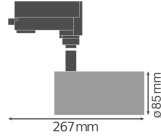

Specifications Ledvance LED Track Spot D85 Black 35W 2800lm 24D - 940 Cool White | Best Colour Rendering

[View Product](#)

General Information

SKU	234288
EAN	4058075113626
Manufacturer Code	4058075113626
Brand	Ledvance
Manufacturer Name	TRACK SP D85 35W/4000K 90RA NFL BK
Any Lamp all-in warranty	3 Years

Technical Information

Technology	LED Integrated
Wattage	35W
Voltage (V)	220-240
Dimmable	Not Dimmable
Colour Code	940 Cool White
Colour temperature (Kelvin)	4000 Cool White
Colour Rendering (Ra)	90-99
Colour of Light	White
Light colour options	Single Color

Luminous Flux (Lumen)	2800lm
Luminous Efficacy (lm/W)	80
Beam Angle (degree)	24
Power factor	>0.90
Product Type Category	LED Trackspot

Fixture Information

Including bulb	Yes
Fixture Connection	3-Phase rail
IP-rating	IP20
Impact Protection (IK)	IK03 - 0.35 joule
Colour of the Fixture	Black
Series	TRACKIGHT

Dimensions

Length (mm)	85
Width (mm)	85
Diameter (mm)	85

Sensor Information

Type of sensor No Sensor

Why Any-lamp?

 Order from the **largest lighting specialist** in Europe  **Customised** quotation

 Up to **7 years warranty**  **Easy** return process