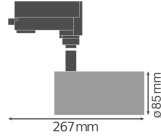

Specifications Ledvance LED Track Spot D85 Black 35W 2660lm 24D - 930 Warm White | Best Colour Rendering

[View Product](#)

## Technical Information

Technology	LED Integrated
Wattage	35W
Voltage (V)	220-240
Dimmable	Not Dimmable
Colour Code	930 Warm White
Colour temperature (Kelvin)	3000 Warm White
Colour Rendering (Ra)	90-99
Colour of Light	White

Light colour options Single Color

Luminous Flux (Lumen) 2660lm

Luminous Efficacy (lm/W) 76

Beam Angle (degree) 24

Power factor >0.90

Product Type Category LED Trackspot

## Dimensions

Length (mm) 85

Width (mm) 85

Diameter (mm) 85