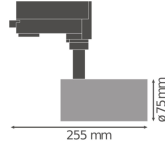

Specifications Ledvance LED Track Spot D75 Black 25W 1900lm 25D - 940 Cool White | Best Colour Rendering

[View Product](#)

General Information

SKU	234282
EAN	4058075113589
Manufacturer Code	4058075113589
Brand	Ledvance
Manufacturer Name	TRACK SP D75 25W/4000K 90RA NFL BK
Any Lamp all-in warranty	5 Years
Average Lifetime (h)	50000

Technical Information

Technology	LED Integrated
Wattage	25W
Voltage (V)	220-240
Dimmable	Not Dimmable
Colour Code	840 Cool White
Colour temperature (Kelvin)	4000 Cool White
Colour Rendering (Ra)	80-89
Colour of Light	White
Light colour options	Single Color
Luminous Flux (Lumen)	1900lm
Luminous Efficacy (lm/W)	80

Emergency Lighting	No Emergency Unit
Driver Included	Yes, Integrated
Beam Angle (degree)	24
Power factor	>0.90
Product Type Category	LED Trackspot

Fixture Information

Including bulb	Yes
Mounting Method	Rail
Fixture Connection	3-Phase rail
IP-rating	IP20
Impact Protection (IK)	IK03 - 0.35 joule
Housing	Aluminium
Colour of the Fixture	Black
Series	TRACKIGHT

Dimensions

Length (mm)	225
Width (mm)	75
Height (mm)	75
Diameter (mm)	75

Sensor Information

Why Any-lamp?

Type of sensor

No Sensor

Order from the **largest lighting specialist** in Europe

Customised quotation