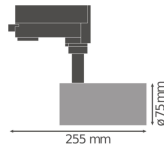

Specifications Ledvance LED Track Spot D75 White 25W 1750lm 24D - 930 Warm White | Best Colour Rendering

[View Product](#)

General Information

SKU	234281
EAN	4058075113442
Manufacturer Code	4058075113442
Brand	Ledvance
Manufacturer Name	TRACK SP D75 25W/3000K 90RA NFL WT
Any Lamp all-in warranty	5 Years

Technical Information

Technology	LED Integrated
Wattage	25W
Voltage (V)	220-240
Dimmable	Not Dimmable
Colour Code	930 Warm White
Colour temperature (Kelvin)	3000 Warm White
Colour Rendering (Ra)	90-99
Colour of Light	White
Light colour options	Single Color
Luminous Flux (Lumen)	1750lm
Luminous Efficacy (lm/W)	70
Beam Angle (degree)	24

Power factor >0.90

Product Type Category LED Trackspot

Fixture Information

Including bulb Yes

Fixture Connection 3-Phase rail

IP-rating IP20

Impact Protection (IK) IK03 - 0.35 joule

Colour of the Fixture White

Series TRACKIGHT

Dimensions

Length (mm) 75

Width (mm) 75

Diameter (mm) 75

Sensor Information

Type of sensor No Sensor

Why Any-lamp?