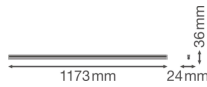

Specifications Ledvance LED Batten Linear Compact High Output 20W  
2000lm - 830 Warm White | 120cm

[View Product](#)

## Technical Information

|                             |                 |
|-----------------------------|-----------------|
| Technology                  | LED Integrated  |
| Replaces (Watt)             | 1x54            |
| Wattage                     | 20W             |
| Voltage (V)                 | 220-240         |
| Dimmable                    | Not Dimmable    |
| Colour of Light             | White           |
| Colour Code                 | 830 Warm White  |
| Colour temperature (Kelvin) | 3000 Warm White |
| Colour Rendering (Ra)       | 80-89           |
| Light colour options        | Single Color    |
| Luminous Flux (Lumen)       | 2000lm          |
| Luminous Efficacy (lm/W)    | 100             |
| Power factor                | >0.50           |

## Dimensions

|             |      |
|-------------|------|
| Length (mm) | 1173 |
| Width (mm)  | 24   |
| Height (mm) | 36   |