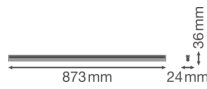

Specifications Ledvance LED Batten Linear Compact High Output 15W
1500lm - 830 Warm White | 90cm

[View Product](#)

General Information

SKU	234127
EAN	4058075106239
Manufacturer Code	4058075106239
Brand	Ledvance
Manufacturer Name	LN COMP HO 900 15W/3000K
Any Lamp all-in warranty	5 Years
Average Lifetime (h)	50000

Technical Information

Technology	LED Integrated
Replaces (Watt)	1x21
Wattage	15W
Voltage (V)	220-240
Dimmable	Not Dimmable
Colour of Light	White
Colour Code	830 Warm White
Colour temperature (Kelvin)	3000 Warm White
Colour Rendering (Ra)	80-89
Light colour options	Single Color
Luminous Flux (Lumen)	1500lm
Luminous Efficacy (lm/W)	100
Power factor	>0.50