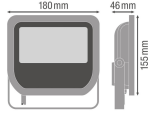

Specifications Ledvance LED
Floodlight 20W 4000K 2200lm IP65
Black | Symmetrical - Replaces 50W

[View Product](#)

General Information

SKU	233481
EAN	4058075097483
Manufacturer Code	4058075097483
Brand	Ledvance
Manufacturer Name	FLOOD LED 20W/4000K BK 100DEG IP65
Any Lamp all-in warranty	3 Years
Average Lifetime (h)	30000

Technical Information

Technology	LED Integrated
Wattage	20W
Replaces (Watt)	40
Voltage (V)	220-240
Dimmable	Not Dimmable
Colour Code	840 Cool White
Colour temperature (Kelvin)	4000 Cool White
Colour Rendering (Ra)	80-89
Colour of Light	White
Light colour options	Single Color
Luminous Flux (Lumen)	2200lm

Luminous Efficacy (lm/W)	110
Beam Angle (degree)	100
Power factor	>0.90
Product Type Category	LED Floodlight

Fixture Information

Mounting Method	Surface
Fixture Connection	Cable
Light Distribution	Symmetrical
IP-rating	IP65
Impact Protection (IK)	IK07 - 2 joules
Colour of the Fixture	Black
Housing	PC (Polycarbonate)
Suitable for Outdoor	Yes
Series	Performance

Dimensions

Length (mm)	130
Width (mm)	140
Height (mm)	41

Sensor Information

Type of sensor

Why Any-lamp?

No Sensor

Order from the **largest lighting specialist** in Europe

Customised quotation