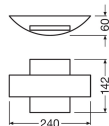

[View Product](#)

General Information

SKU	232751
EAN	4058075074996
Manufacturer Code	4058075074996
Brand	Ledvance
Manufacturer Name	OUTDOOR FACADE BELT SQ 11W/3000K GY IP54
Any Lamp all-in warranty	3 Years
Average Lifetime (h)	30000

Technical Information

Technology	LED Integrated
Voltage (V)	220-240
Wattage	11W
Dimmable	Not Dimmable
Colour Code	830 Warm White
Colour temperature (Kelvin)	3000 Warm White
Colour Rendering (Ra)	80-89
Colour of Light	White
Light colour options	Single Color
Beam Angle (degree)	340
Luminous Flux (Lumen)	410lm