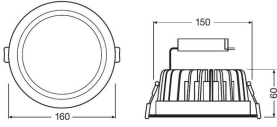

Specifications Ledvance LED Downlight 25W 4000K 2340lm Ø200mm | DALI Dimmable

[View Product](#)

General Information

SKU	230581
EAN	4058075042056
Manufacturer Code	4058075042056
Brand	Ledvance
Manufacturer Name	DL LED DALI 25W/4000K 230V IP20
Any Lamp all-in warranty	5 Years
Average Lifetime (h)	50000

Technical Information

Emergency Lighting	No Emergency Unit
Tiltable	No
Technology	LED Integrated
Replaces (Watt)	2x26
Wattage	25W
Voltage (V)	220-240
Dimmable	Dimmable
Colour Code	840 Cool White
Colour temperature (Kelvin)	4000 Cool White
Colour Rendering (Ra)	80-89
Colour of Light	White