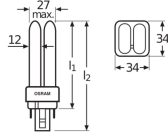

Specifications Osram Dulux D/E 18W 865 | Daylight - 4-Pin

[View Product](#)

General Information

SKU	161923
EAN	4050300564944
Manufacturer Code	4050300564944
Brand	Osram
Manufacturer Name	DULUX D/E 18W 865 4p G24Q-2 FS1
Full box quantity	10
Any Lamp all-in warranty	1 Year
Energy efficiency class	G
Energy efficiency class old	A
Average Lifetime (h)	20000

Technical Information

Technology	Fluorescent
Wattage	18W
Dimmable	Dimmable when using a Dimmable Ballast
Cap / Base	G24q-2 (4-pins)
Number of pins	4
Colour Code	865 Daylight
Colour temperature (Kelvin)	6500 Daylight
Colour Rendering (Ra)	80-89