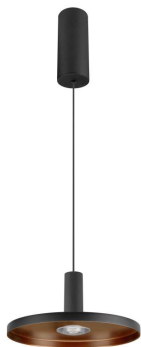

## Specifications SLV Lalu Aluminium Black 9.5W 700lm - 927-930 CCT | Best Colour Rendering - Dimmable

[View Product](#)

### General Information

SKU	260636
EAN	4024163321877
Manufacturer Code	1010792
Brand	SLV
Manufacturer Name	LALU® pendel LED base PLATE 22 FASE 2700/3000K 40° zwart
Any Lamp all-in warranty	5 Years
Average Lifetime (h)	50000

Light colour options	CCT
Beam Angle (degree)	40
Luminous Flux (Lumen)	700lm
Luminous Efficacy (lm/W)	74
Tiltable	No
Mounting Method	Pendant
Emergency Lighting	No Emergency Unit
Product Type Category	LED Decorative Lighting

## Dimensions

Length (mm)	220
Width (mm)	220
Height (mm)	115