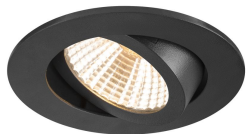

Specifications SLV New Tria 68 Spot Aluminium Black Round 8.3W 705lm 38D - 927 Extra Warm White | Cutout 68mm - Best Colour Rendering - Dimmable

[View Product](#)

General Information

SKU	255628
EAN	4024163277815
Manufacturer Code	1007386
Brand	SLV
Manufacturer Name	NEW TRIA 68 rec. ceiling light 2700K 38° IP 20 round BK
Any Lamp all-in warranty	5 Years
Average Lifetime (h)	50000

Technical Information

Technology	LED Integrated
Wattage	8.3W
Voltage (V)	220-240
Dimmable	Dimmable
Colour Code	927 Extra Warm White
Colour temperature (Kelvin)	2700 Extra Warm White
Colour Rendering (Ra)	90-99
Colour of Light	White
Light colour options	Single Color
Luminous Flux (Lumen)	705lm
Luminous Efficacy (lm/W)	84.9

Beam Angle (degree)	38
Product Type Category	LED spotlight

Fixture Information

Mounting Method	Recessed
Cut out (mm)	68
Optical Cover	Other
IP-rating	IP20
Operating Temperature	-20 to +35
Housing	Aluminium
Colour of the Fixture	Black
Emergency Lighting	No Emergency Unit
Tiltable	No
Fixture Connection	PI [Push-in connector 3-pole]
Series	New Tria