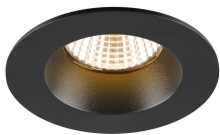

Specifications SLV New Tria 68 Spot Aluminium Black Round 8.3W 460lm 38D - 927 Extra Warm White | Cutout 68mm - Best Colour Rendering - Dimmable

[View Product](#)

General Information

SKU	255688
EAN	4024163277617
Manufacturer Code	1007406
Brand	SLV
Manufacturer Name	NEW TRIA 68 rec. ceiling light 2700K 38° IP 20 / IP 65 round BK
Any Lamp all-in warranty	5 Years
Average Lifetime (h)	50000

Technical Information

Technology	LED Integrated
Wattage	8.3W
Voltage (V)	220-240
Dimmable	Dimmable
Colour Code	927 Extra Warm White
Colour temperature (Kelvin)	2700 Extra Warm White
Colour Rendering (Ra)	90-99
Colour of Light	White
Light colour options	Single Color
Luminous Flux (Lumen)	460lm
Luminous Efficacy (lm/W)	55.4

Beam Angle (degree)	38
Product Type Category	LED spotlight

Fixture Information

Mounting Method	Recessed
Cut out (mm)	68
Optical Cover	Other
IP-rating	IP20
Operating Temperature	-20 to +35
Housing	Aluminium
Colour of the Fixture	Black
Emergency Lighting	No Emergency Unit
Tiltable	No
Fixture Connection	PI [Push-in connector 3-pole]
Series	New Tria