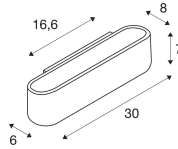

Specifications SLV Ossa Aluminium White | Suitable for 1x R7s

[View Product](#)

General Information

SKU	260580
EAN	4024163142212
Manufacturer Code	151411
Brand	SLV
Manufacturer Name	OSSA 300 LED wandarmatuur, ovaal, wit, R7s 118mm, max. 120W, up/down
Any Lamp all-in warranty	5 Years
Average Lifetime (h)	0

Emergency Lighting	No Emergency Unit
Product Type Category	Decorative Lighting with Socket

Fixture Information

IP-rating	IP20
Colour of the Fixture	White
Housing	Aluminium
Series	OSSA

Dimensions

Length (mm)	300
Width (mm)	65
Height (mm)	80