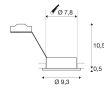

Specifications SLV LED Spot New Tria
Circular White | Cutout 78mm - Max
50W GU10

[View Product](#)

General Information

SKU	244101
EAN	4024163101356
Manufacturer Code	113510
Brand	SLV
Manufacturer Name	INB SPOT NEW TRIA 50WGU10 MTWT
Any Lamp all-in warranty	2 Years

Technical Information

Technology	Fixture with Socket
Suitable for	GU10
Voltage (V)	220-240
Dimmable	Dimmable when using a Dimmable Bulb
Product Type Category	Spot with Socket

Fixture Information

Including bulb	No
Mounting Method	Recessed
Cut out (mm)	78
IP-rating	IP20
Housing	Aluminium

Colour of the Fixture	White
Tiltable	Yes
Series	New Tria

Dimensions

Length (mm) 110

Width (mm) 93

Height (mm) 93

Diameter (mm) 93

Sensor Information

Type of sensor No Sensor