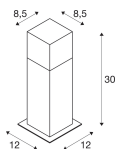

Specifications SLV Bollard Grafite SL
Anthracite | 30cm - E27 Max. 11W

[View Product](#)

General Information

SKU	262177
EAN	4024163097611
Manufacturer Code	231215
Brand	SLV
Manufacturer Name	GRAFITE SL 30 pole square anthracite 1xE27
Any Lamp all-in warranty	5 Years
Average Lifetime (h)	0

Emergency Lighting	No Emergency Unit
Product Type Category	Decorative Lighting with Socket

Fixture Information

IP-rating	IP44
Colour of the Fixture	Anthracite
Housing	Aluminium
Series	GRAFIT

Dimensions

Length (mm)	85
Width (mm)	85
Height (mm)	300