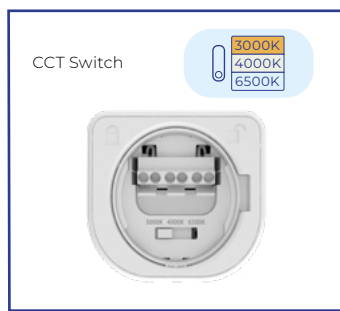

More information