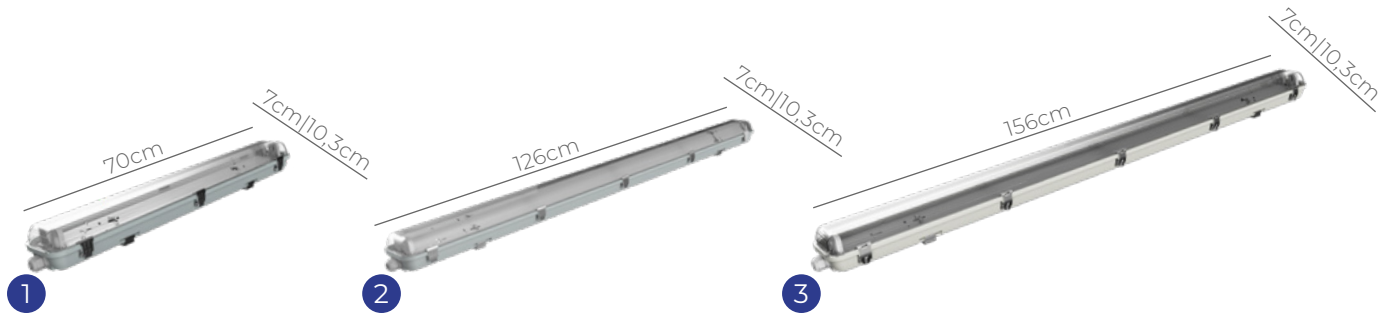

02 LED BATTENS

LED Waterproof Housing Poseidon V2