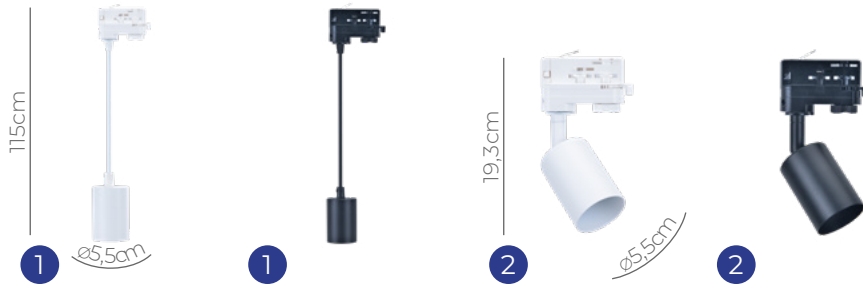

11 LED TRACK LIGHTS

Pendant & Track Light | GU10 fitting

GU10 fitting · Replacement for CDM fixtures · Universal Global Adapter to fit most of the standard rail systems 90° tiltable & 350° rotatable · Available in white and black · 4-years warranty · 36° · IP20 · IK07 · Class II · PF>0,9 · Operating temperature -20~45°C · CE / RoHS

🔍 GU10 spots are available on page 84

		#			
Pendant | GU10		☐	☐		
1	3-Phase GU10 fitting Pendant	252913	252912	×	ø55x1150
Track Light | GU10					
2	3-Phase GU10 fitting Track Light	252915	252914	×	ø55x193