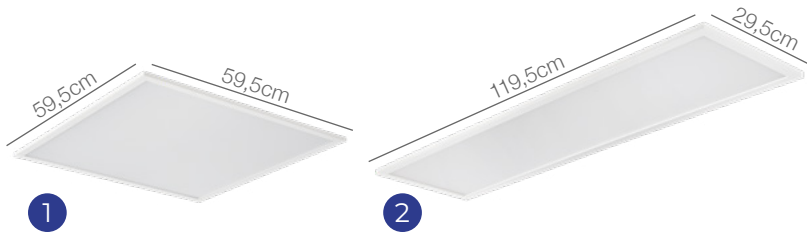

01 LED PANELS

LED Panel Delta Pro V5

Sidelit version available · Fast connection · Available options: DALI/TRIAC · Microprism lens & flicker free · Safety cables included · Philips Certadrive · 3000K, 4000K · CRI80 · 2 sizes available (60x60, 30x120) · 6-years warranty · UGR<19 · SDCM<3 · IP20 · IK02 · Class II · PF>0,95 · STEEL / AL / PS / PC · Operating temperature -20~40°C · CE / RoHS / ENEC / DEKRA MARK