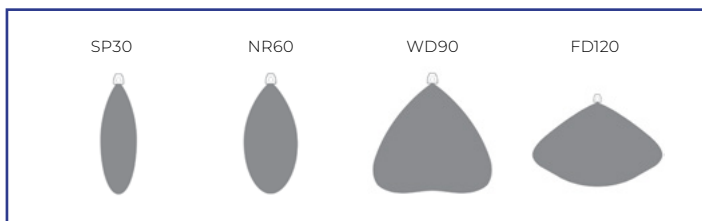

More information