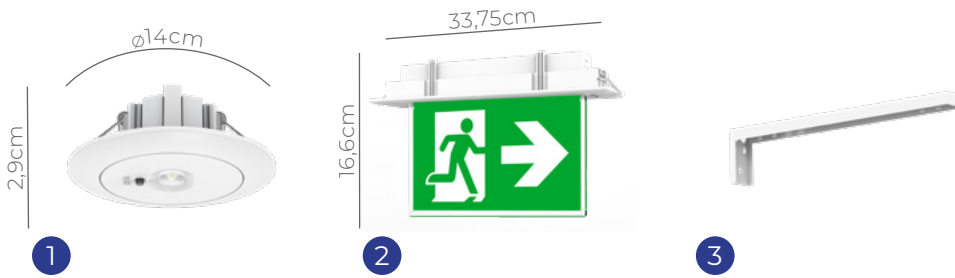

10 EMERGENCY LIGHTING

LED Emergency Autotest