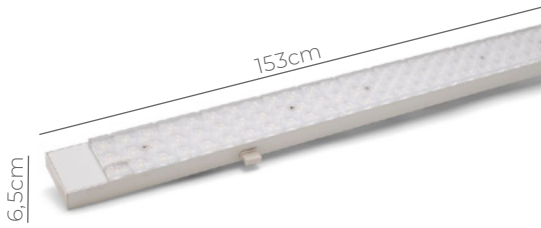

03 LINEAR LIGHTING

Linear Lighting Easy Trunk

Easy replacement of existing installation (see manufacturer's list) · Available options: DALI/0-10V/emergency · 6-years warranty · Angle 30°/60°/90°/120° · IP40 · IK06 · Class I · PF>0,9 · Aluminium

# W LM LM/W K 										
Easy Trunk - NLS										
	Standard									
Easy Trunk - NLS-R58-840-90°	244235		60	9000	150	4000	✕	90°	72,000	1530x65x30
Easy Trunk - NLS-R58-850-90°	236982		60	9000	150	5000		90°	72,000	1530x65x30
Easy Trunk - RIDI										
Easy Trunk - RIDI VLG-T8-850-90°	236991		60	9000	150	5000	✕	90°	72,000	1530x65x30
Easy Trunk - RIDI VLG-T8-850-120°	248654	248653	60	9000	150	5000		120°	72,000	1530x65x30
Easy Trunk - SITECO										
Easy Trunk - Siteco-mod-850-90°	237000		60	9000	150	5000	✕	90°	72,000	1530x65x30
Easy Trunk - AEG										
Easy Trunk - AEG GLX TS-865-90°	248637	248638	60	9000	150	6500	✕	90°	72,000	1530x65x30
Easy Trunk - TTX										
Easy Trunk - TTX400-T5-840-90°	238452		60	9000	150	4000	✕	90°	72,000	160x20x20
Easy Trunk - TTX400-T8-840-90°	238439		60	9000	150	4000		90°	72,000	160x20x20
Easy Trunk - TTX400-T8-850-30°	243398		60	9000	150	5000		30°	72,000	160x20x20
Easy Trunk - TTX400-T8-850-90°	237012	237013	60	9000	150	5000		90°	72,000	160x20x20
EasyTrunk - TTX200-58W-840-90°	237527		60	9000	150	4000		90°	72,000	160x20x20
Easy Trunk - TTX200-58W-850-90°	237007		60	9000	150	5000		90°	72,000	160x20x20
Easy Trunk - VEKO										
Easy Trunk - VEKO PNR NEW-840-120°	245193		60	9000	150	4000	✕	120°	72,000	160x20x20
Easy Trunk - VEKO PNR NEW-850-90°	237021 245747	237022 247667	60	9000	150	5000		90°	72,000	160x20x20
Easy Trunk - ZUM										
Easy Trunk - ZUM tecton-850-90°	237020		60	9000	150	5000	✕	90°	72,000	160x20x20
Easy Trunk - ZUM-ZX1-850-90°	237014	237015	60	9000	150	5000		90°	72,000	160x20x20
Easy Trunk - ZUM-ZX2-T8-850-90°	237018	237019	60	9000	150	5000		90°	72,000	160x20x20
Easy Trunk - TMX204										
Easy Trunk TMX204 T8-58W-840-90°	237026	248909	60	9000	150	4000	✕	90°	72,000	160x20x20
Easy Trunk TMX204 T8-58W-840-120°	237025		60	9000	150	4000		120°	72,000	160x20x20