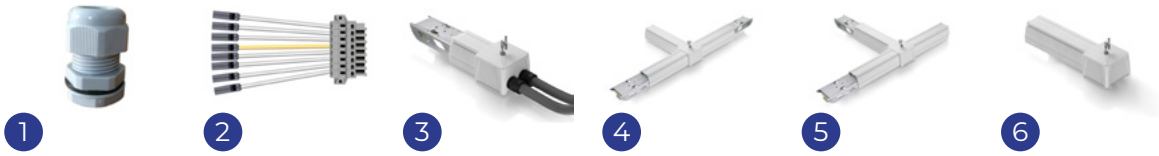

Connectors & Others

1	Cable Gland M20x1.5m ϕ7mm-14mm	235142
2	Feed in Connector 8	235144
3	Feed in Box 8 WH	235145
4	Node Connector T OIO 8 WH	235150
5	Node Connector T OOI 8 WH	235151
6	Feed out Box 8 WH	253988