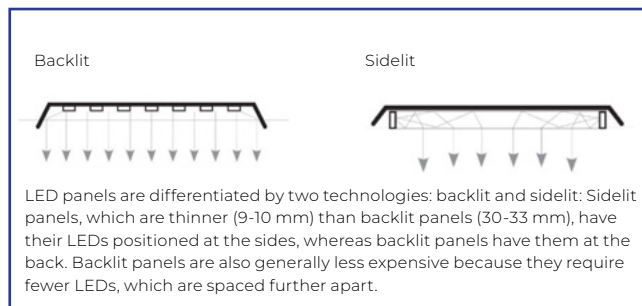

More information