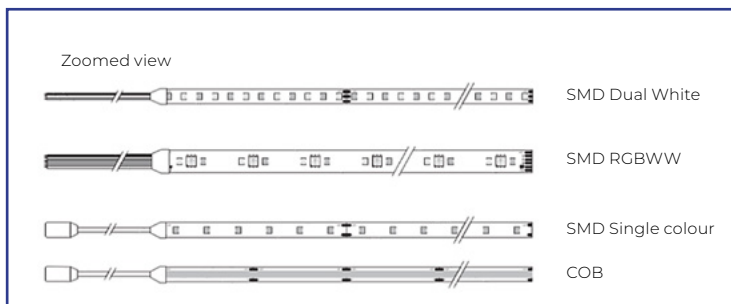

More information