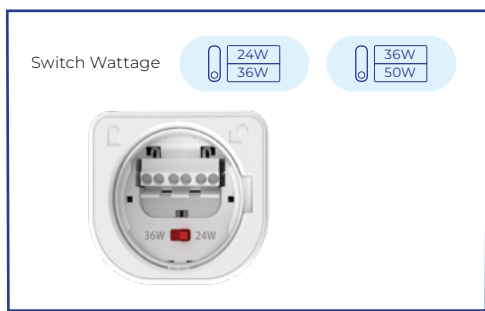

More information