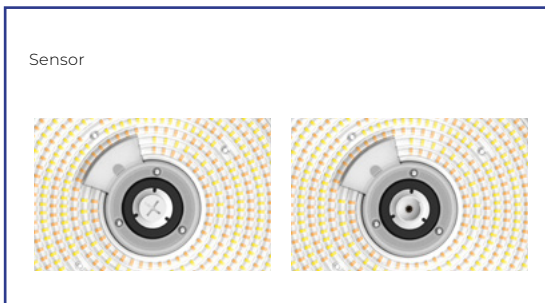

More information