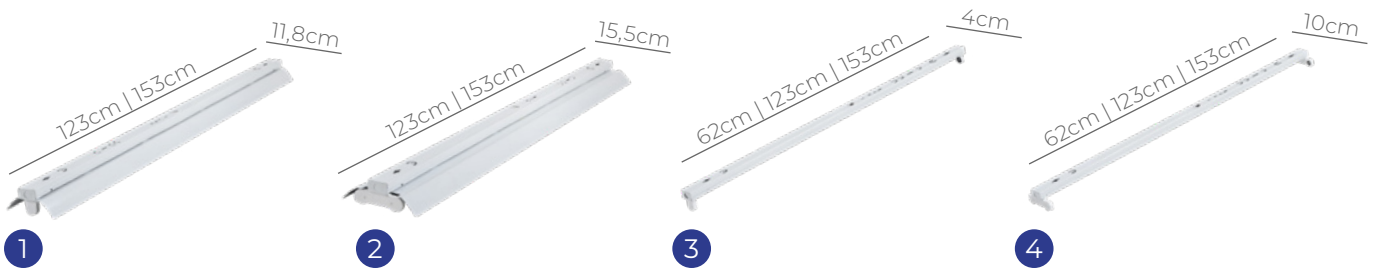

02 LED BATTENS

LED T8 Batten Click / Reflector V2

Suitable for T8 G13 LED EM or UN tube · Available with reflector · Power supply 230V · Risk-free for both-sided L/N installation · 60/120/150cm lengths · 4-years warranty · IP20 · IK02 · Class I · Steel · Operating temperature -20~40°C · CE

T8 tubes are available on page 109

With reflector

1	1x36W 120cm	249482	×	1230x118x57
	1x58W 150cm	249483		1530x118x57
2	2x36W 120cm	249484		1230x155x55
	2x58W 150cm	249485		1530x155x55

Without reflector

3	1x18W 60cm	249476	×	620x40x57
	1x36W 120cm	249477		1230x40x57
	1x58W 150cm	249478		1530x40x57
4	2x18W 60cm	249479		620x100x52
	2x36W 120cm	249480		1230x100x52
	2x58W 150cm	249481		1530x100x52