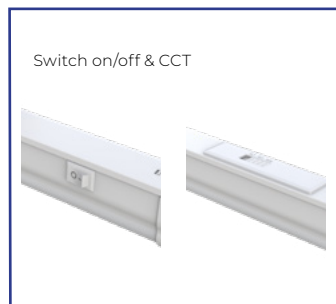

More information