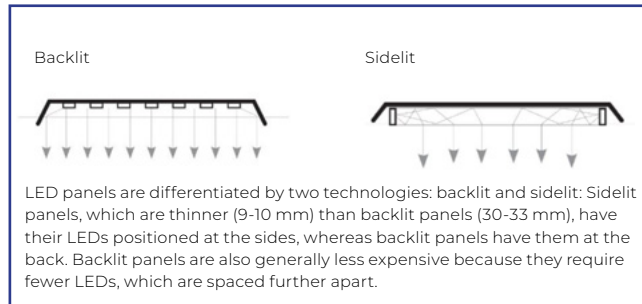

More information