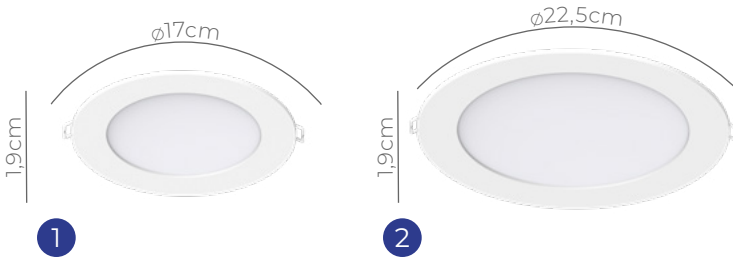

09 LED DOWNLIGHTS

LED Downlight Slim V2