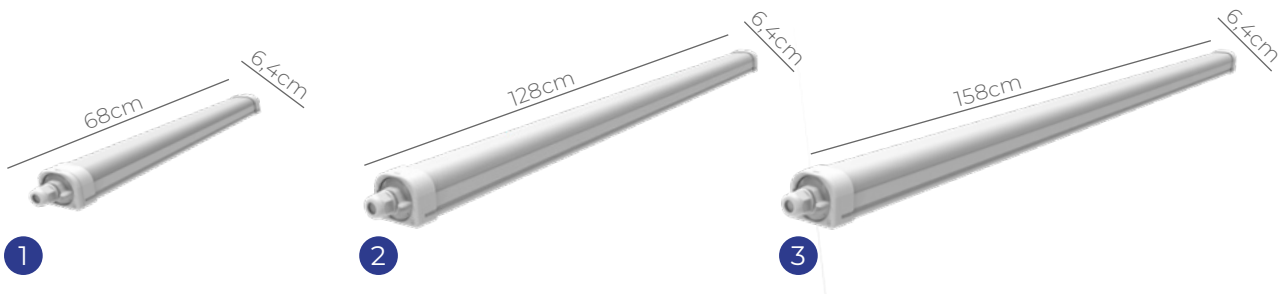

02 LED BATTENS

LED Waterproof Ecowhite V3