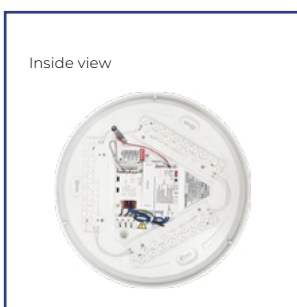

More information