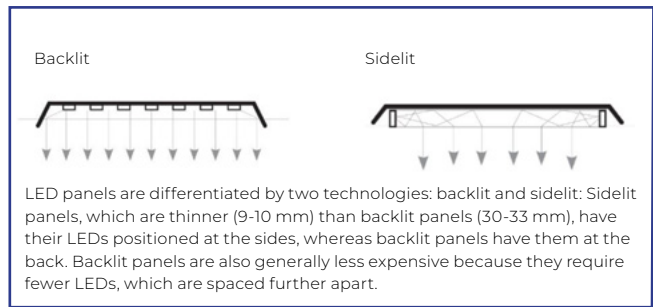

More information