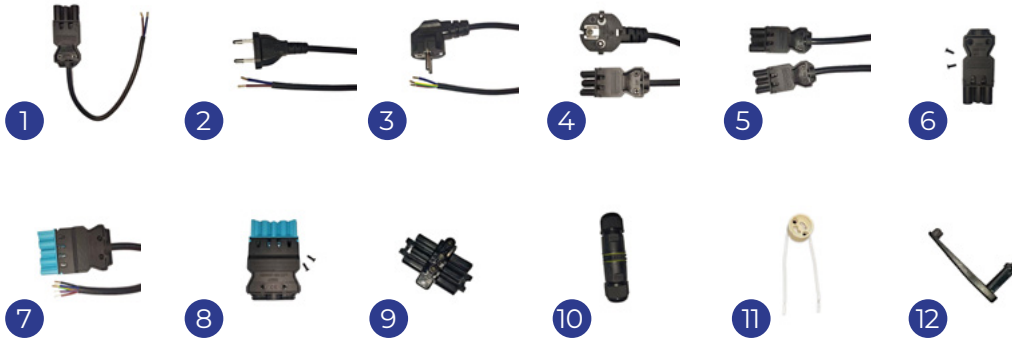

18

LED ACCESSORIES

Cables & Others

	#	
1	Supply Cable - Male to Open Ends - Black 0.3m - 2 pole 0.75mm2	252483
	Supply Cable - Male to Open Ends - Black 0.3m - 3 pole 0.75mm2	252484
	Supply Cable - Male to Open Ends - Black 2m - 3 pole 0.75mm2	252485
	Supply Cable - Male to Open Ends - Black 3m - 3 pole 0.75mm2	252486
2	Supply Cable - C7 Europlug to Open Ends - White 2m - 2 pole 0.75mm2	252509
	Supply Cable - C7 Europlug to Open Ends - Black 2m - 2 pole 0.75mm2	252510
3	Supply Cable - Shuko Europlug to Open Ends - Black 2m - 3 pole 0.75mm2	252506
	Supply Cable - Shuko Europlug to Open Ends - Black 3m - 3 pole 0.75mm2	252507
	Supply Cable - Shuko Europlug to Open Ends - Black 5m - 3 pole 0.75mm2	252508
4	Supply Cable - Female to Shuko Europlug - Black 2m - 3 pole 0.75mm2	252489
	Supply Cable - Female to Shuko Europlug - Black 3m - 3 pole 0.75mm2	252490
5	Extension Cable - Male to Female - Black 1m - 3 pole 1.5mm2	252477
	Extension Cable - Male to Female - Black 1.5m - 3 pole 1.5mm2	252478
	Extension Cable - Male to Female - Black 2m - 3 pole 1.5mm2	252479
	Extension Cable - Male to Female - Black 3m - 3 pole 1.5mm2	252480
	Extension Cable - Male to Female - Black 5m - 3 pole 1.5mm2	252481
	Extension Cable - Male to Female - Pastel Blue 3m - 5 pole 1.5mm2	252504
6	Connector - Male - Black - 3 pole	252492
7	Supply Cable - Male to Open Ends - Black 0.3m - 5 pole 0.75mm2	252498
	Supply Cable - Male to Open Ends - Black 2m - 5 pole 0.75mm2	252499
8	Connector - Male - Pastel Blue - 5 pole	252496
	Connector - Female - Pastel Blue - 5 pole	252497
9	T-Connector - 1 Male to 2 Female - Black - 3 pole 1.5mm2	252482
	T-Connector - 1 Male to 2 Female - Black - 5 pole	252494
	Distributor - 1 Male to 5 Female - Black - 3 pole 1.5mm2	252493
10	Waterproof Quick Cable Connector - Black - 3 pole	252512
	Waterproof Quick T-Connector - Black - 3 pole	252513
11	GU10 Socket - Universal GU10 Fitting - White 0.1m - 2 pole 0.5mm2	252511
12	Strain Relief - Black	252495
	Strain Relief Junctionbox with Terminal block - Black - 3 pole	252514