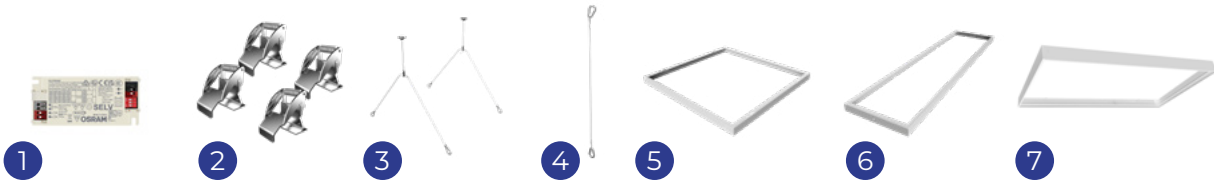

01 LED PANELS

LED Panels accessories

		#	
		Delta Pro & Value V5.1 & V5	Ecowhite V4
1	Osram Driver DALI 42/220-240/1050 CS | 0.7-1.05A (DIP) | 15-42V | incl. DC Cable | Set at 700mA	249399	/
2	Noxion LED Panel Mounting Clips (4 pcs)	236959	236959
3	Noxion LED Panel Suspension Kit	236958	236958
4	Security Cable 1.5m	/	236960
5	Noxion LED Panel Removable Surface Mounted Kit 60x60cm	238301	238301
5	Noxion LED Panel Removable Surface Mounted Kit 62x62cm	250795	250795
6	Noxion LED Panel Removable Surface Mounted Kit 30x120cm	238302	238302
5	Noxion LED Panel Removable Surface Mounted Kit 30x30cm	/	250796
7	Noxion LED Panel Removable Surface Mounted Kit 30x60cm	/	250797
7	Noxion LED Panel Removable Surface Mounted Kit 60x120cm	/	249169