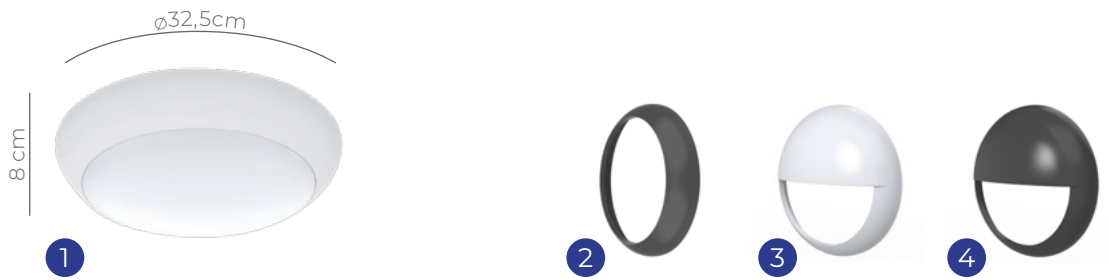

07 LED BULKHEADS

LED Bulkhead Pro V2