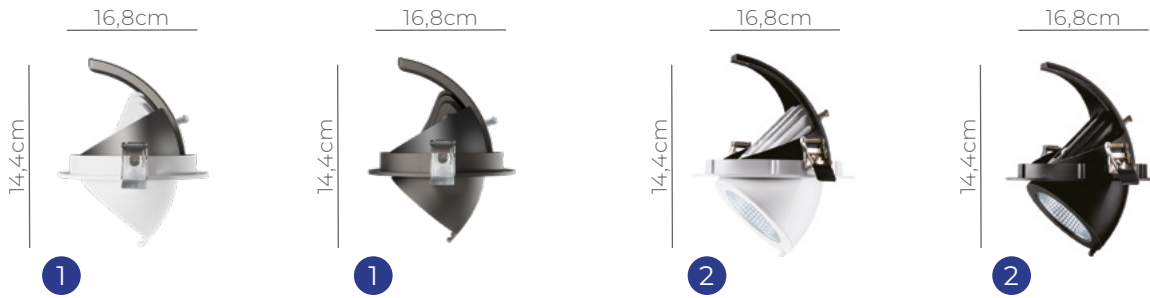

09 LED DOWNLIGHTS

LED Downlight Forza V2