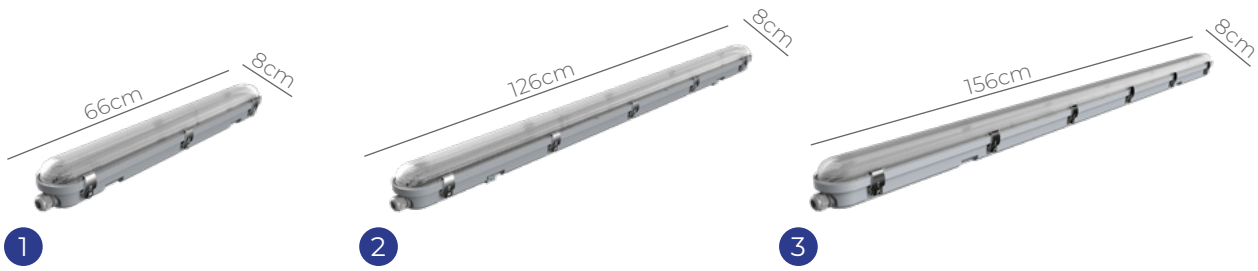

02 LED BATTENS

LED Waterproof Poseidon V3

Through-wiring · Available options: DALI/sensor/emergency · Power switch · 3CCT switch (3000K, 4000K, 6500K) · 60/120/150cm lengths · 6-years warranty · 130° · IP65 · IK10 · Class I · Polycarbonate · Operating temperature -20~40°C · CE / RoHS / ENEC/ KEMA-KEUR