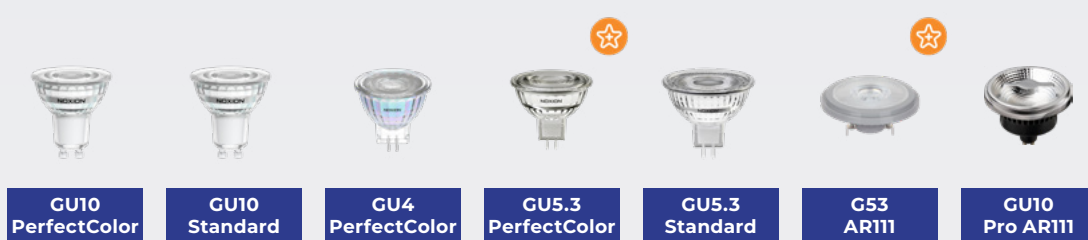

LED SPOTLIGHT BULBS

	GU10 PerfectColor	GU10 Standard	GU4 PerfectColor	GU5.3 PerfectColor	GU5.3 Standard	G53 AR111	GU10 Pro AR111
POWER	2,6W - 4W	2,4W - 5,5W	1,8W - 4,5W	3W - 7,5W	2,5W - 7,8W	7,2W - 11,7W	12W
LUMEN	260 - 380	230 - 560	184 - 345	230 - 621	230 - 730	450 - 880	600 - 850
LM/W	91	113	84	83	111	78	56
CRI	97	80	90	90	80	97	90
DIMMABLE	✓	✓	✓	✓	✓	✓	✓
LIFETIME L70	15,000 - 25,000h	25,000h	25,000h	25,000h	15,000 - 25,000h	40,000h	45,000h
WARRANTY	5 years	3 years	5 years	5 years	3 years	5 years	5 years