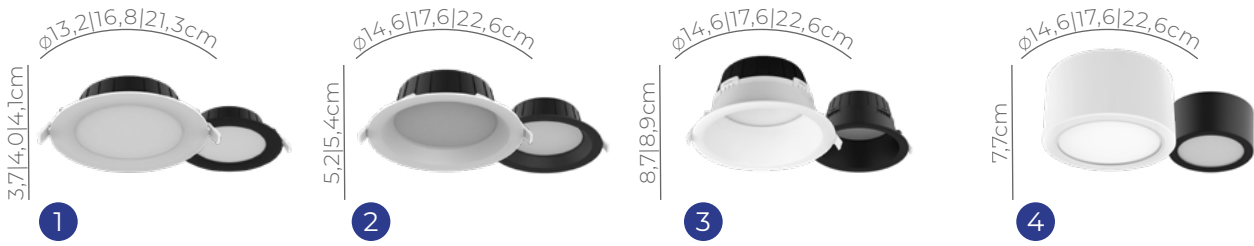

09 LED DOWNLIGHTS

LED Downlight Hera