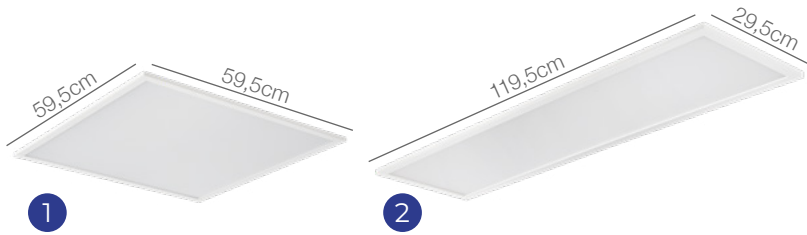

01 LED PANELS

LED Panel Delta Pro Highlum V5

Backlit & Sidelit versions available · Fast connection · Microprism lens & flicker free · Safety cables included · Philips Certradrive · 2CCT switch (3000K, 4000K) · CRI80 · 2 sizes available (60x60, 30x120) · 6-years warranty · UGR<19 · SDCM<3 · IP20 · IK02 · Class II · PF>0,95 · STEEL / AL / PS / PC · Operating temperature -20~40°C · CE / RoHS / ENEC / DEKRA MARK